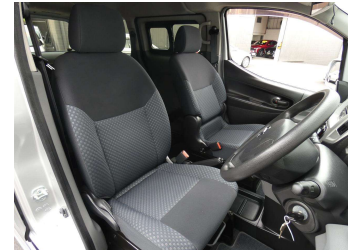

2015 Nissan NV200 Vanette